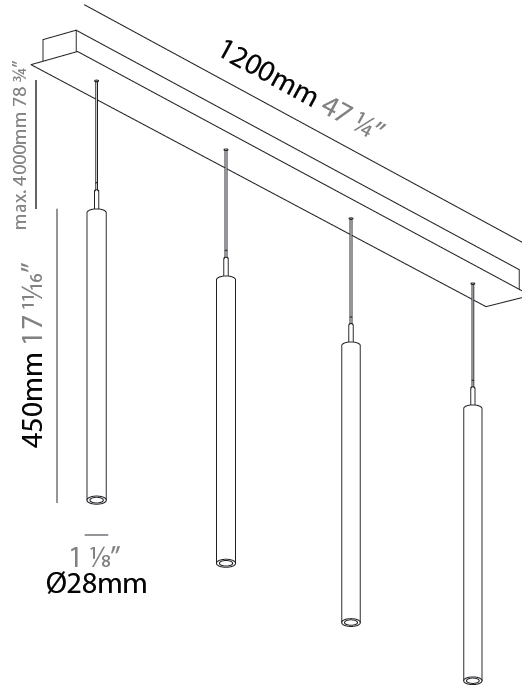

GENERAL

Series: G-Mini Channel
Subseries: G-Mini Channel Hangover
Brand: Prolight
Division: Architectural
Mounting Type: Suspension
Mounting Location: Ceiling
Subcategory: Spots

PHYSICAL

Shape: Cylinder
Diameter (mm): 28
Diameter (in): 1 1/8
Length (mm): 1200
Length (in): 47 1/4
Height (mm): 450
Height (in): 17 11/16
Light Distribution: Direct
Diffuser: Shine Ring - NOR / OPL / YEL / ORA / RED / BLU / GRN
Fixture Finish: SSR / BKV / CWI / CRY / HAB / UFT / ITA / RUA / FTG / MYG / LOD / PUS / FRO / FUP / KIA / POP / BLS / SPG / MEY / GOH / GUM / CHC / COM / ABZ / JAG / OBR / MOS / ROR
Accent Finish: NOF / COP / MIR / SSS
Fixture Material: Extruded Aluminum / Steel
Cable Details: 2,000mm/78 3/4" / 4,000mm/157 1/2" - Cable, Black, Green, Orange, Red, White

ELECTRICAL

Lamp Type: LED (Zhaga Standard)
Input Wattage (W): 26
Total Output Wattage (W): 23.7
Dimming: Tri-Mode (Non-Dimming and Phase Dimming (120Vac only) and 0-10V Dimming)
Driver Included: Yes
Driver Location: Integrated
Driver Type: Constant Current - Universal
Driver Class: Class 2
Input Voltage (V): 120 - 277

LED

Color Temperature (°K): 2700 / 3000 / 3500 / 4000
Max. Delivered Lumen (lm): 1546 / 1615 / 1705 / 1751
Nominal Lumen (lm): 1840 / 1949 / 2057 / 2112
CRI: >90 CRI
Lamp Life (hrs): 50000

OPTICAL

Beam Angle: 20 / 26 / 56

RATINGS AND CERTIFICATIONS

Certified By: Certified for North American Standards
IP rating: IP20