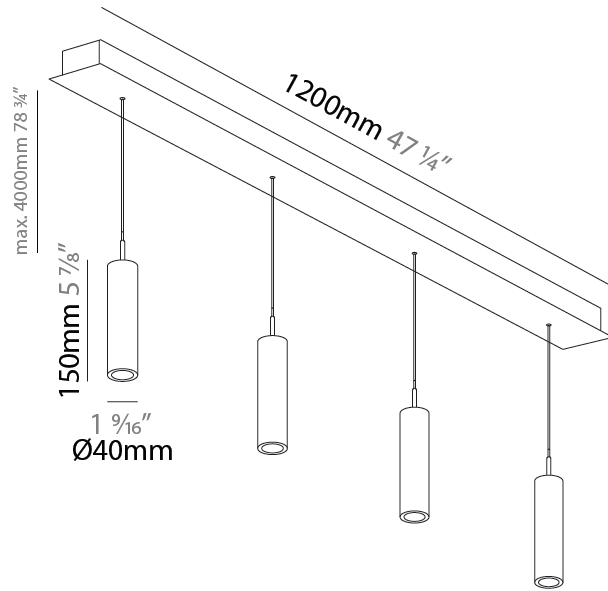

GENERAL

Series: G-Mini Channel
Subseries: G-Mini Channel Hangover
Brand: Prolight
Division: Architectural
Mounting Type: Suspension
Mounting Location: Ceiling
Subcategory: Spots

PHYSICAL

Shape: Cylinder
Diameter (mm): 40
Diameter (in): 1 9/16
Length (mm): 1200
Length (in): 47 1/4
Height (mm): 150
Height (in): 5 7/8
Light Distribution: Direct
Diffuser: Shine Ring - NOR / OPL / YEL / ORA / RED / BLU / GRN
Fixture Finish: SSR / BKV / CWI / CRY / HAB / UFT / ITA / RUA / FTG / MYG / LOD / PUS / FRO / FUP / KIA / POP / BLS / SPG / MEY / GOH / GUM / CHC / COM / ABZ / JAG / OBR / MOS / ROR
Accent Finish: NOF / COP / MIR / SSS
Fixture Material: Extruded Aluminum / Steel
Cable Details: 2,000mm/78 3/4" / 4,000mm/157 1/2" - Cable, Black, Green, Orange, Red, White

ELECTRICAL

Lamp Type: LED (Zhaga Standard)
Input Wattage (W): 39
Total Output Wattage (W): 35.4
Dimming: Non-Dimmable
Driver Included: Yes
Driver Location: Integrated
Driver Type: Constant Current - Universal
Driver Class: Class 2
Input Voltage (V): 120 - 277

LED

Color Temperature (°K): 2700 / 3000 / 3500 / 4000
Max. Delivered Lumen (lm): 2776 / 2904 / 3012 / 3080
Nominal Lumen (lm): 3878 / 4056 / 4206 / 4301
CRI: >90 CRI
Lamp Life (hrs): 50000

OPTICAL

Beam Angle: 40 / 52

RATINGS AND CERTIFICATIONS

Certified By: Certified for North American Standards
IP rating: IP20